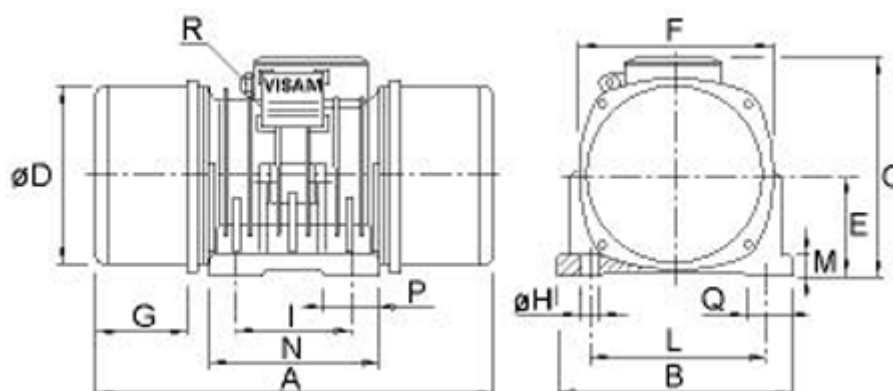

# Data Sheet

Article number: 310102125006100

Description: Vibrator motor SPX-50 12.0 C 222kgcm  
1000 o/m 1250kg 1kW 3x230-400V 50hz

## Measures

A = 548	L = 200
B = 280	M = 30
C = 258	N = 260
d = 212	Number H = 4
E = 117	P = 95
G = 143	Q = 80
H = 17	R = M20x1,5
I = 160	